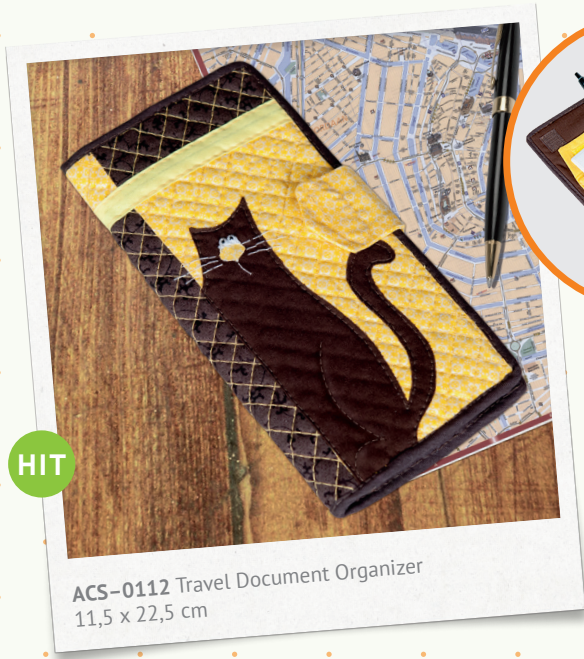

PLW-0105 Christmas Kaleidoscope  
50 x 50 cm

NEW

ACS-0124 Christmas stocking  
26 x 30,5 cm

PLW-0102 Nature's Gifts  
50 x 50 cm

ACS-0118 Purse with a Frame  
8 x 10 cm

HIT

ACS-0114 Cat Coasters  
12 cm

ACS-0122 Cockerel Purse  
11 x 12 cm

ACS-0113 Little Giraffe (Glasses Case)  
22 x 9 cm

Organise your travel essentials with these wallets purses and travel document holders!

NEW

ASC-0128 Sapphire bow tie  
12 x 6 cm

NEW

ASC-0126 Ruby bow tie  
12 x 6 cm