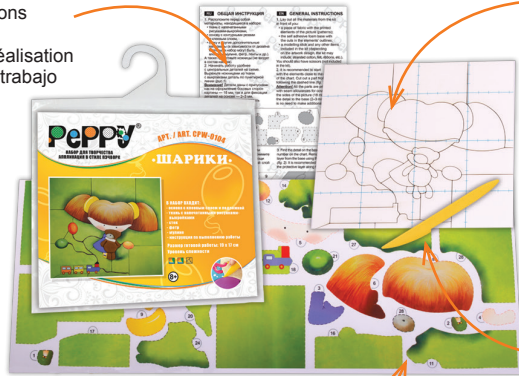

- Patchwork application is a fascinating way of creating pictures out of fabric by means of tucking in patches into the foundation with slashes and glue layer with the help of a modelling stick.
  The kit includes all the necessary materials for creating a picture.
- Patchwork-Applikation ist eine spannende Methode, Bilder aus Stoff zu schaffen, indem man Flecken in den Schlitz und Klebschicht enthaltenden Grundstoff mit einem Stöckchen einzieht.
  Der Zubehör enthält alles Notwendige für das Schaffen eines Bildes.
- Le patchwork appliqué est une manière fascinante de créer des tableaux de tissu en remplissant le cadre avec les fentes et la couche adhésive par des pièces de tissu en utilisant un stick.
  Le kit comprend tout le nécessaire pour créer un tableau.
- Las aplicaciones estilo patchwork es una manera divertida de elaborar cuadros de tela mediante fijación de los retales sobre la base con ranuras y capa adhesiva con ayuda de palillo para modelar.
  El kit incluye todo lo necesario para elaborar un cuadro.

8+

- Detailed instructions
- Arbeitsanleitung
- L'instruction de réalisation
- Instrucciones de trabajo